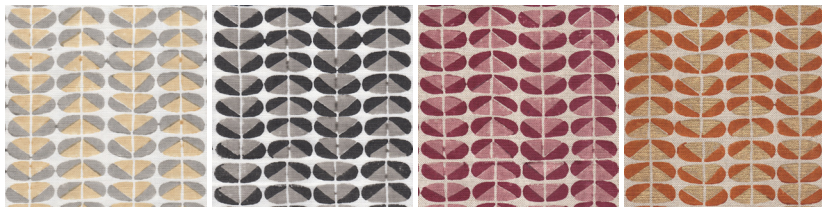

seemakrish

BEACON

SKU# 1901/B

Color: Seaport Blue

Content: 60% Linen 40% Cotton

Width: 51.5" Cuttable

Repeat: 0.75" V, 3.5" H

Care: Dry Clean Only

Hand block printed in India.

Cobblestone

Metropolitan
Gray

Raspberry

Cider Gold

36"

51.5"