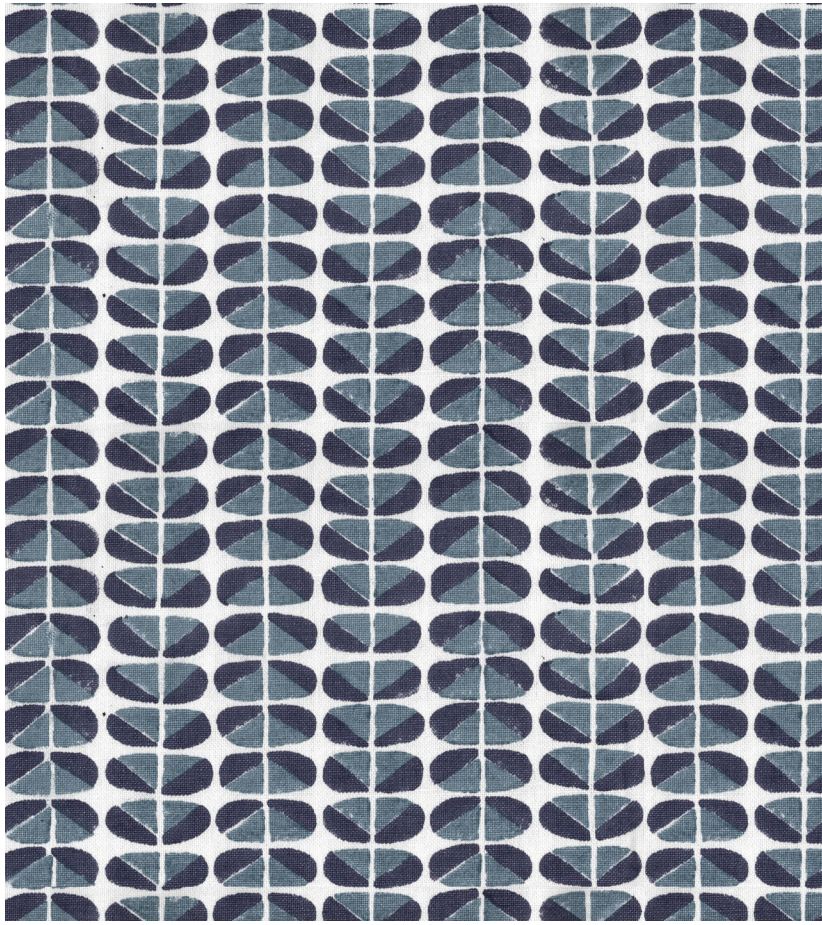

seemakrish

BEACON

SKU# 1901/B

Color: Seaport Blue

Content: 60% Linen 40% Cotton

Width: 51.5" Cuttable

Repeat: 0.75" V, 3.5" H

Care: Dry Clean Only

Hand block printed in India.

Cobblestone

Metropolitan
Gray

Raspberry

Cider Gold

36"

51.5"